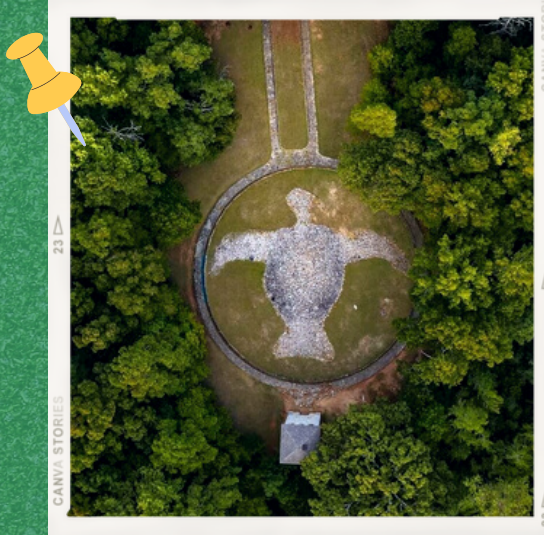

**READY FOR THE
BEST WEEK EVER?
CONTACT US!**

HENRY COUNTY

97 Lake Dow Rd
McDonough 30252

770-288-8421

lauren.pike@uga.edu

**CALL OR COME BY OUR
OFFICE TO SIGN-UP WHILE
SPOTS ARE AVAILABLE!**

An Equal Opportunity, Affirmative Action, Veteran, Disability Institution

Rock Eagle 4-H Center is located north of Eatonton, Georgia, adjacent to the Oconee National Forest. With nearly 1,500 acres of forested land and a 110-acre lake, Rock Eagle is the perfect spot for summer camp - the best week ever!

**OPEN TO ALL HENRY
COUNTY 9TH-12TH
GRADERS!**

SENIOR EXTREME AT PIONEER CAMP

The best week of
your summer!

CERTIFIED AWESOME

Henry County 4-H
June 5-9, 2023

AT ROCK EAGLE... ★

- CANOEING
- ARCHERY
- SWIMMING
- NATURE TRAIL
- CRAFTS
- SAILING
- ROPES COURSE
- HERPETOLOGY
- ENTOMOLOGY
- LAKE ECOLOGY
- GAMES
- REALLY COOL SHOWS
- & A LOT OF FUN!