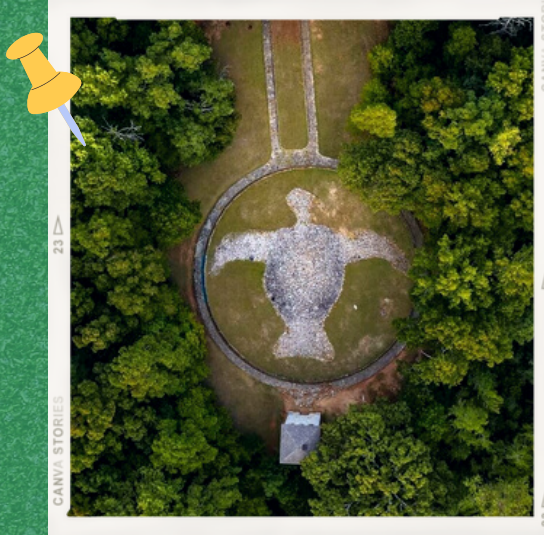

**READY FOR THE
BEST WEEK EVER?
CONTACT US!**

HENRY COUNTY

97 Lake Dow Rd
McDonough 30252

770-288-8421

lauren.pike@uga.edu

**CALL OR COME BY OUR
OFFICE TO SIGN-UP WHILE
SPOTS ARE AVAILABLE!**

An Equal Opportunity, Affirmative Action, Veteran, Disability Institution

Rock Eagle 4-H Center is located north of Eatonton, Georgia, adjacent to the Oconee National Forest. With nearly 1,500 acres of forested land and a 110-acre lake, Rock Eagle is the perfect spot for summer camp - the best week ever!

**OPEN TO ALL HENRY
COUNTY 9TH-12TH
GRADERS!**

SENIOR CAMP AT ROCK EAGLE

The best week of
your summer!

CERTIFIED AWESOME

Henry County 4-H
July 3-7, 2023

AT ROCK EAGLE... ★

- CANOEING
- ARCHERY
- SWIMMING
- NATURE TRAIL
- CRAFTS
- SAILING
- ROPES COURSE
- HERPETOLOGY
- ENTOMOLOGY
- LAKE ECOLOGY
- GAMES
- REALLY COOL SHOWS
- & A LOT OF FUN!