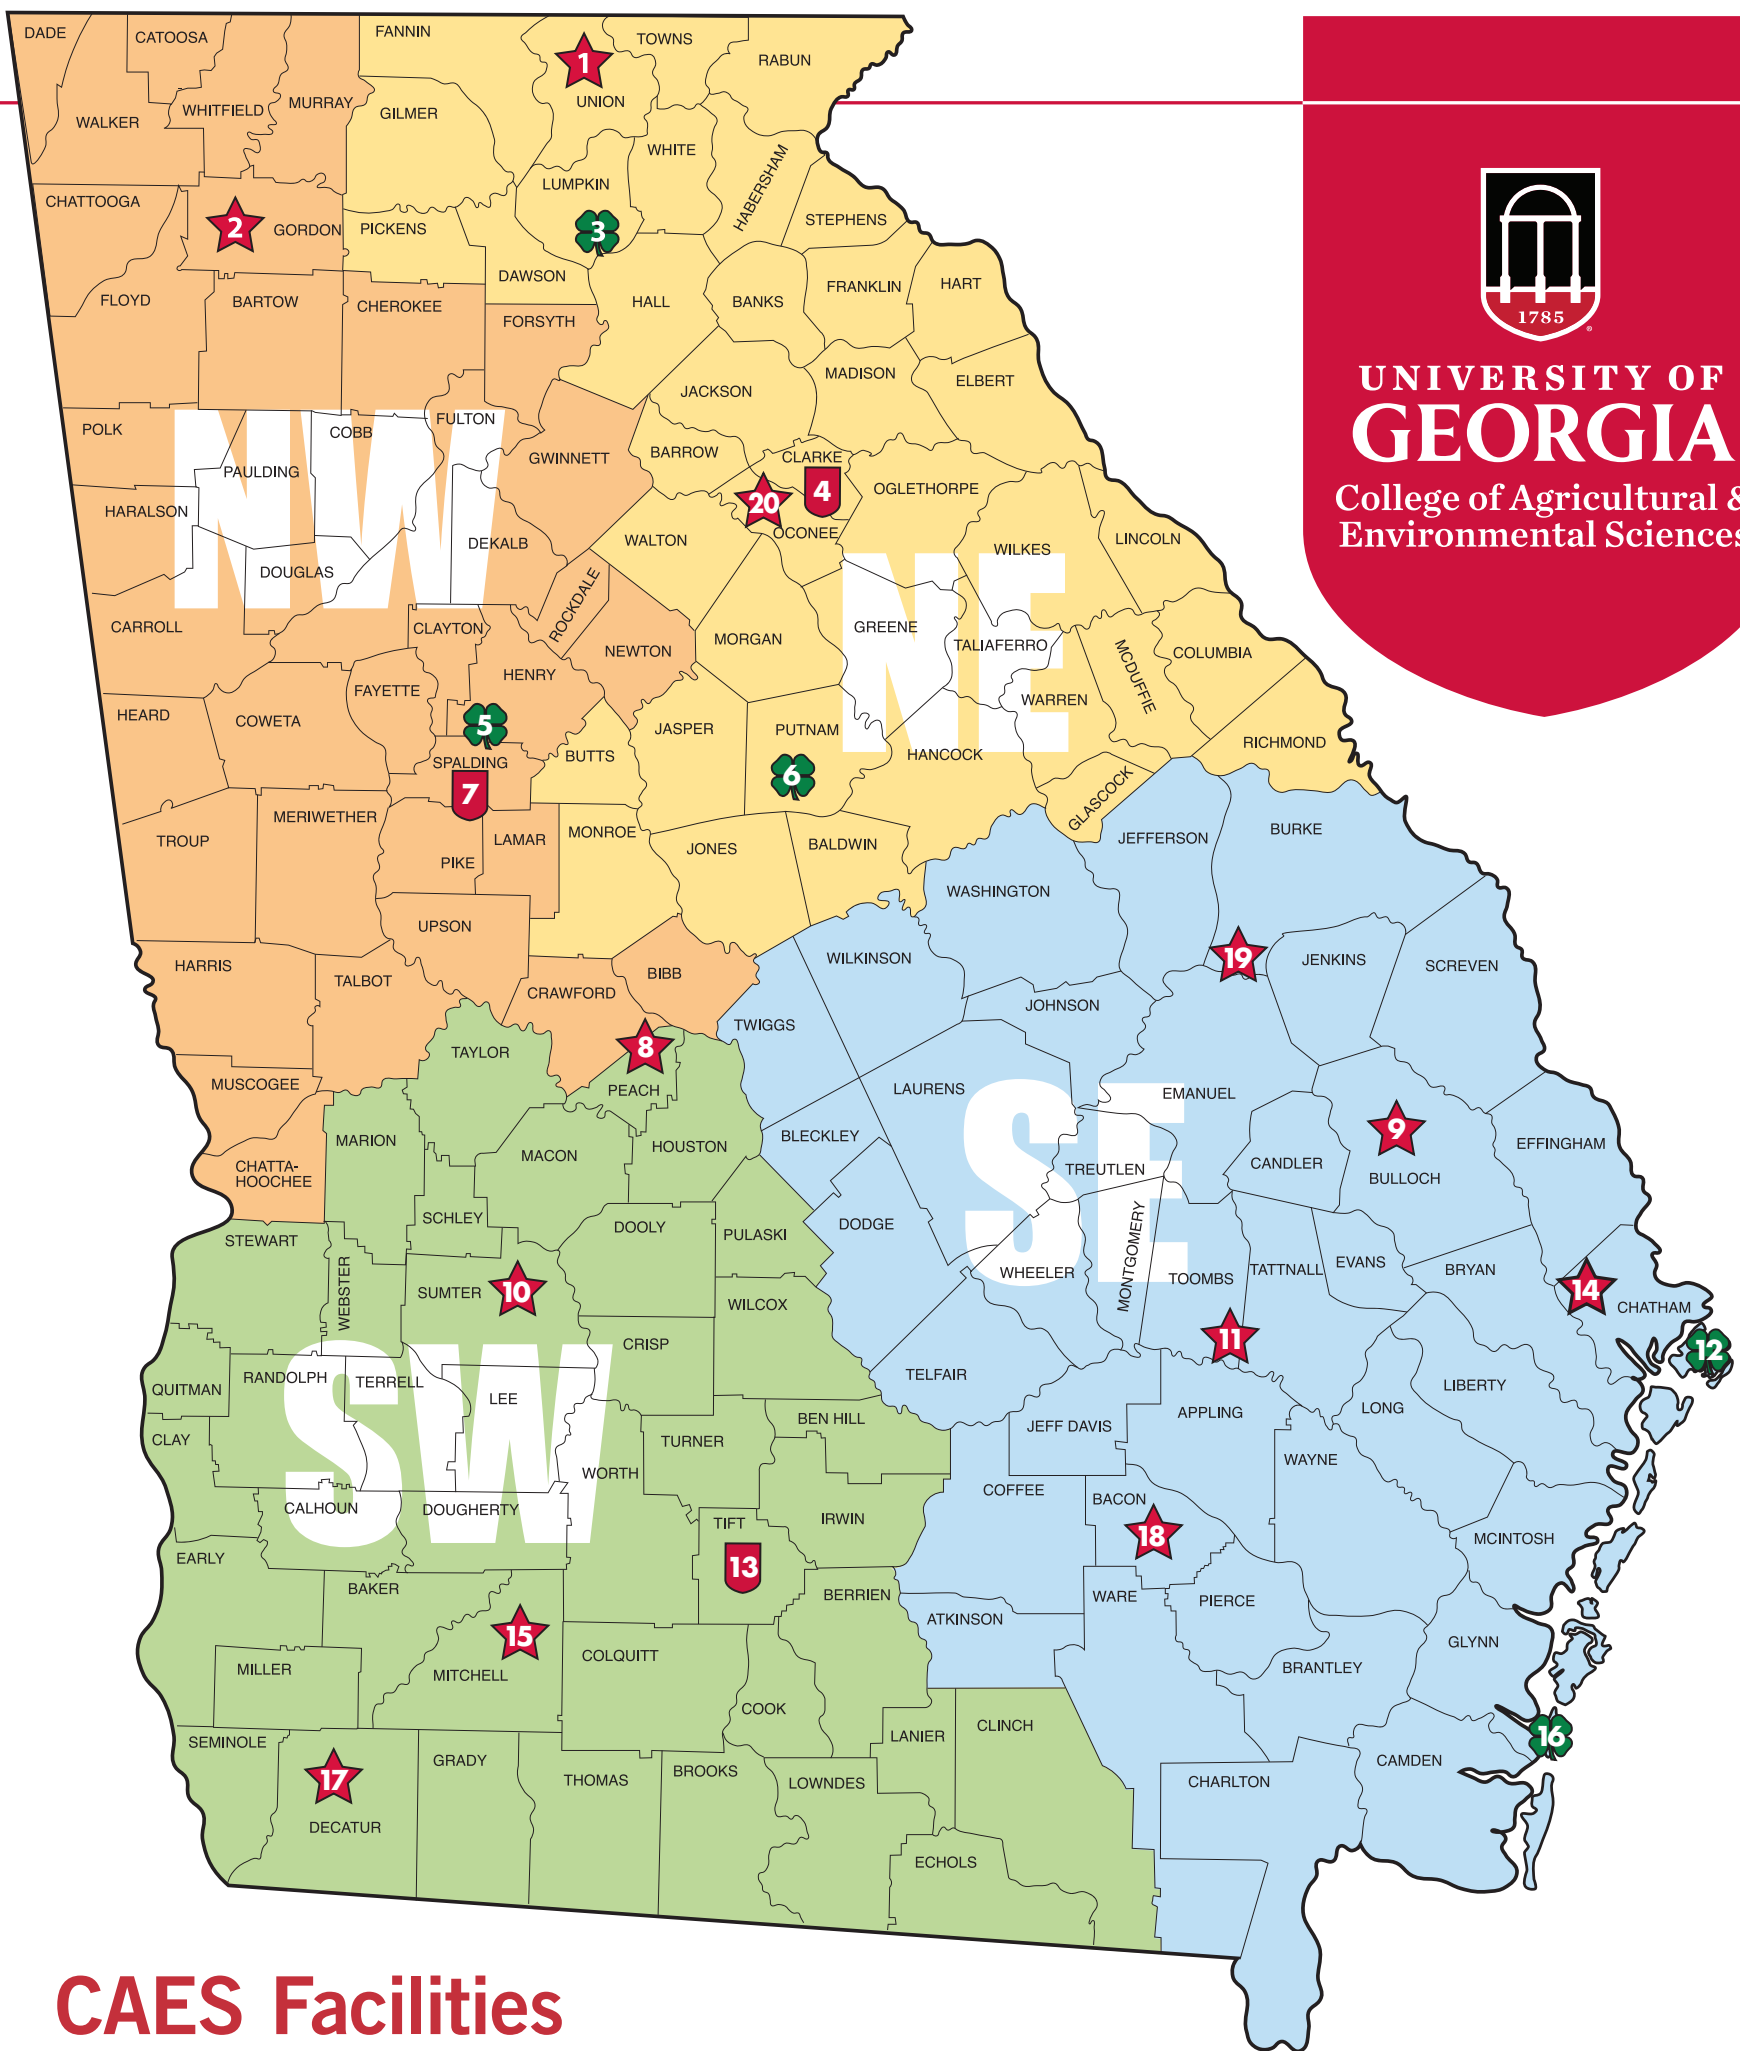

**UNIVERSITY OF
GEORGIA**
College of Agricultural &
Environmental Sciences

CAES Facilities

- Georgia Mountain Research and Education Center, *Blairsville*
- Northwest Georgia Research and Education Center, *Calhoun*
- Wahsega 4-H Center, *Dahlonega*
- University of Georgia Athens campus
- Fortson 4-H Center, *Hampton*
- Rock Eagle 4-H Center, *Eatonton*
- University of Georgia Griffin campus
- Land-grant Partner, Fort Valley State University
- Southeast District Extension Office, *Statesboro*
- Southwest Georgia Research and Education Center, *Plains*

- Vidalia Onion and Vegetable Research Center, *Lyons*
- Burton 4-H Center, *Tybee Island*
- University of Georgia Tifton campus
- Coastal Georgia Botanical Garden at the Historic Bamboo Farm, *Savannah*
- C.M. Stripling Irrigation Research Park, *Camilla*
- Georgia 4-H at Camp Jekyll; 4-H Tidelands Nature Center, *Jekyll Island*
- Attapulgus Research and Education Center, *Attapulgus*
- Blueberry Research and Demonstration Farm, *Alma*
- Southeast Georgia Research and Education Center, *Midville*
- J. Phil Campbell Sr. Research and Education Center, *Watkinsville*